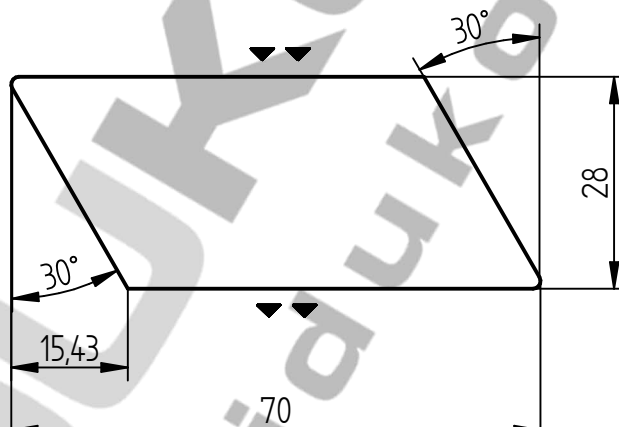

PROFILE: 76012279

DATE: 2014-11-21

Type: ROMB

Nom size: 32 x 75

Act size: 28 x 70

**Tolerances:**

Thickness:  $\pm 0,5$  mm

Width:  $\pm 0,5$  mm

Length:  $\pm 50$  mm

**Surface and planing**

- ~ original sawn / saepind
- ≈ bandsawn / lintsaeppind
- ▶ hit & miss planed
- ▶▶ fine planed / hästi hөөveldatud
- ▶ planed / hөөveldatud
- ≈≈ rifle / rihveldatud
- ≈▶ planed-sawn / hөөvelsaepind